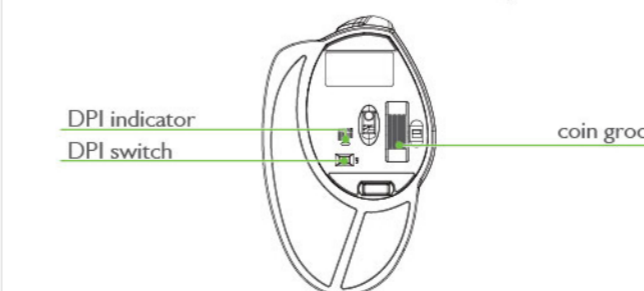

Minicute Limited | Hong Kong, China
Minicute GmbH Deutschland | Yena, Germany
Hotline: 400 040 8002
www.minicute.com
info@minicute.com