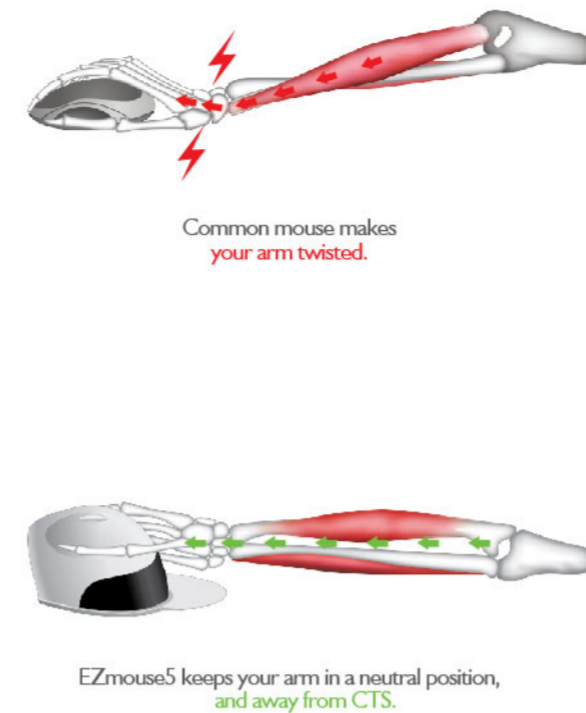

Hello.

minicute®

The Most Comfortable Mouse

minicute | EZMOUSE⁵

Symptoms of CTS

World first removable patented palm rest. Offer full support for you palm to avoid rub.

Work more precisely without the palm rest

When you work on a keyboard tray or a narrow desktop, you may remove the palm rest which occupies a larger space.

Install the palm rest to protect your palm

Work with the palm rest and your palm is protected. To get precision please move your elbow or wrist to work.

World first weight adjustable patented design.

Your health and surprise motivate us.
minicute®
We have been striving.

Thanks for using Minicute products. Please read this manual before use.

Packing List

Minicute EZmouse5 right hand wired	x1
User manual	x1

Specifications

Rated current	50mA/5V
Buttons	5
Resolution	500/1000/1500/2000DPI
Type	Optical
Weight	150g
Mouse dimensions	75X72X106mm
Palm rest dimensions	155X99X5mm

OS

Windows/Mac OS/linux	
One vacant min. USB2.0 port	

Installation

1. Plug the mouse into a min. USB2.0 port. Then it is ready to use.

2. Adjusting weight by putting coins in it.

3. The button on the left is by default a backward button, when gaming it can be programmed with other functions

4. The palm rest is removable.

Functions:

1. The button on the left is by default a backward button. The one on the right near the bottom is for forward. Both buttons can be programmed with other functions.
2. DPI switch and on / off switch are underneath. Resolutions are 500 / 1000 / 1500 / 2000DPI. Press DPI switch and the indicator will flash, red for 500DPI, green for 1000DPI, blue for 1500DPI, and light blue for 2000DPI.
3. The slot underneath is used to adjust weight by adding coins inside.