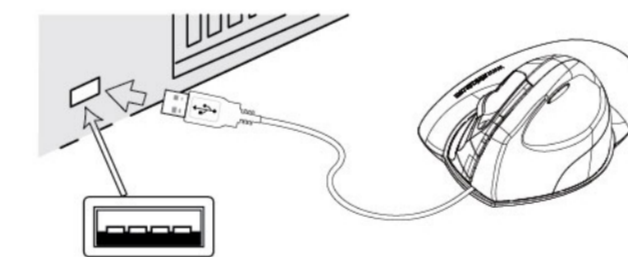

Installation

1. Plug the mouse into a min. USB2.0 port. Then it is ready to use.

2. Adjusting weight by putting coins in it.

3. The button on the left is by default a backward button, when gaming it can be programmed with other functions