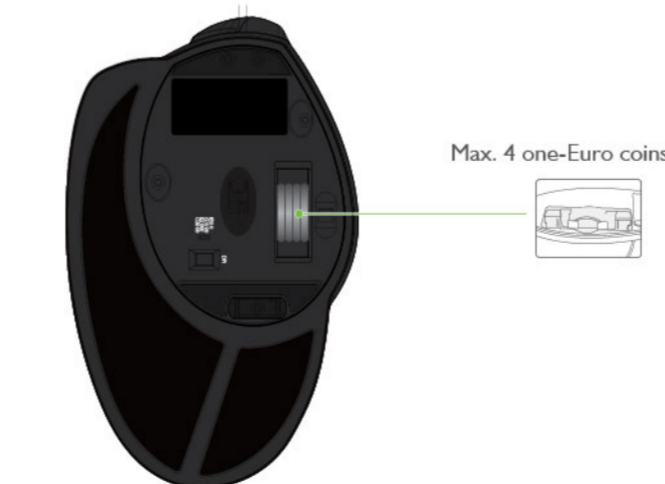

4. The palm rest is removable.