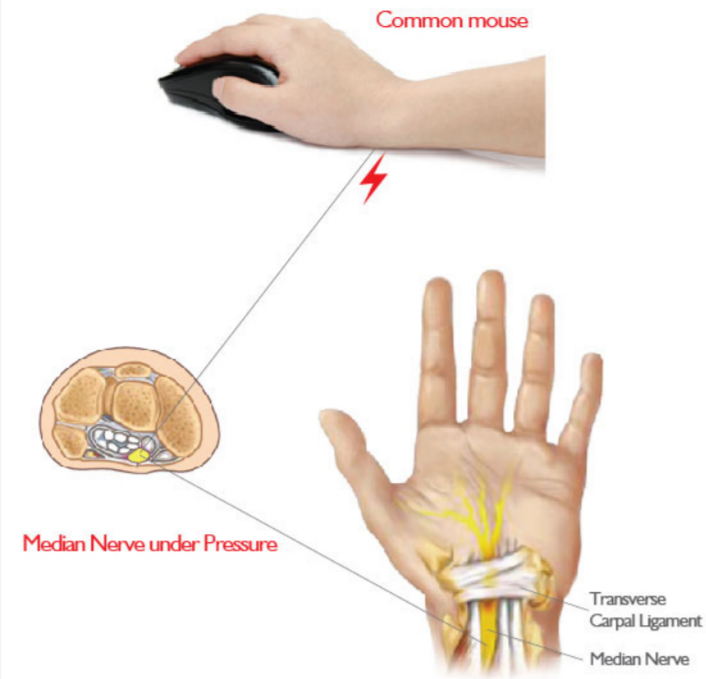

Hello.

minicute®

The Most Comfortable Mouse

minicute | EZMOUSE⁵

Symptoms of CTS

World first removable patented palm rest. Offer full support for you palm to avoid rub.

Work more precisely without the palm rest

When you work on a keyboard tray or a narrow desktop, you may remove the palm rest which occupies a larger space.

Install the palm rest to protect your palm

Work with the palm rest and your palm is protected. To get precision please move your elbow or wrist to work.

World first weight adjustable patented design.

Your health and surprise motivate us.
minicute®
We have been striving.

Thanks for using Minicute products. Please read this manual before use.

Packing List

Minicute EZmouse5 right hand wired	x1
User manual	x1

Specifications

Rated current	50mA/5V
Buttons	5
Resolution	500/1000/1500/2000DPI
Type	Optical
Weight	150g
Mouse dimensions	75X72X106mm
Palm rest dimensions	155X99X5mm

OS

Windows/Mac OS/linux	
One vacant min. USB2.0 port	

Installation

1. Plug the mouse into a min. USB2.0 port. Then it is ready to use.

2. Adjusting weight by putting coins in it.

3. The button on the left is by default a backward button, when gaming it can be programmed with other functions

4. The palm rest is removable.

Functions:

1. The button on the left is by default a backward button. The one on the right near the bottom is for forward. Both buttons can be programmed with other functions.
2. DPI switch and on / off switch are underneath. Resolutions are 500 / 1000 / 1500 / 2000DPI. Press DPI switch and the indicator will flash, red for 500DPI, green for 1000DPI, blue for 1500DPI, and light blue for 2000DPI.
3. The slot underneath is used to adjust weight by adding coins inside.