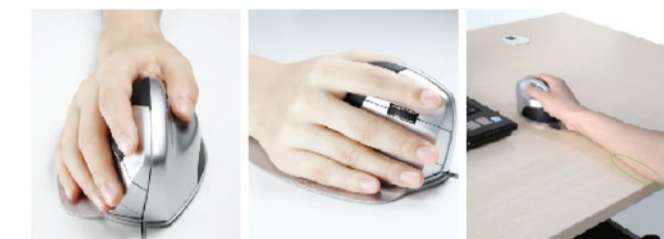

Install the palm rest to protect your palm

Work with the palm rest and your palm is protected. To get precision please move your elbow or wrist to work.