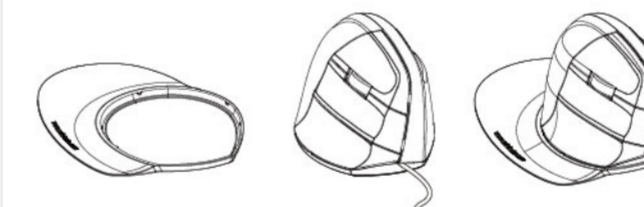

Functions:

1. The button on the left is by default a backward button. The one on the right near the bottom is for forward. Both buttons can be programmed with other functions.
2. DPI switch and on / off switch are underneath. Resolutions are 500 / 1000 / 1500 / 2000DPI. Press DPI switch and the indicator will flash, red for 500DPI, green for 1000DPI, blue for 1500DPI, and light blue for 2000DPI.
3. The slot underneath is used to adjust weight by adding coins inside.