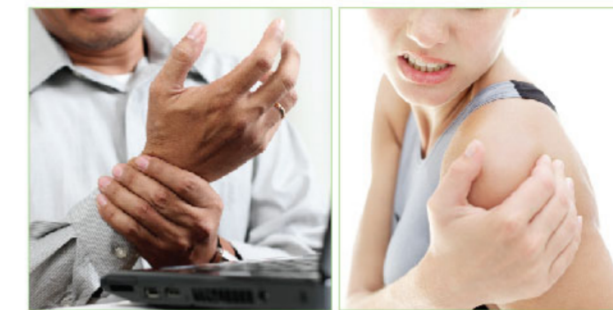

Painful Wrist

Pricking Shoulder