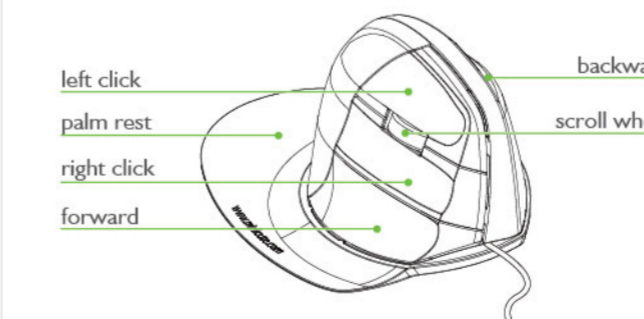

Minicute Limited | Hong Kong, China
Minicute GmbH Deutschland | Yena, Germany
Hotline: 400 040 8002
www.minicute.com
info@minicute.com